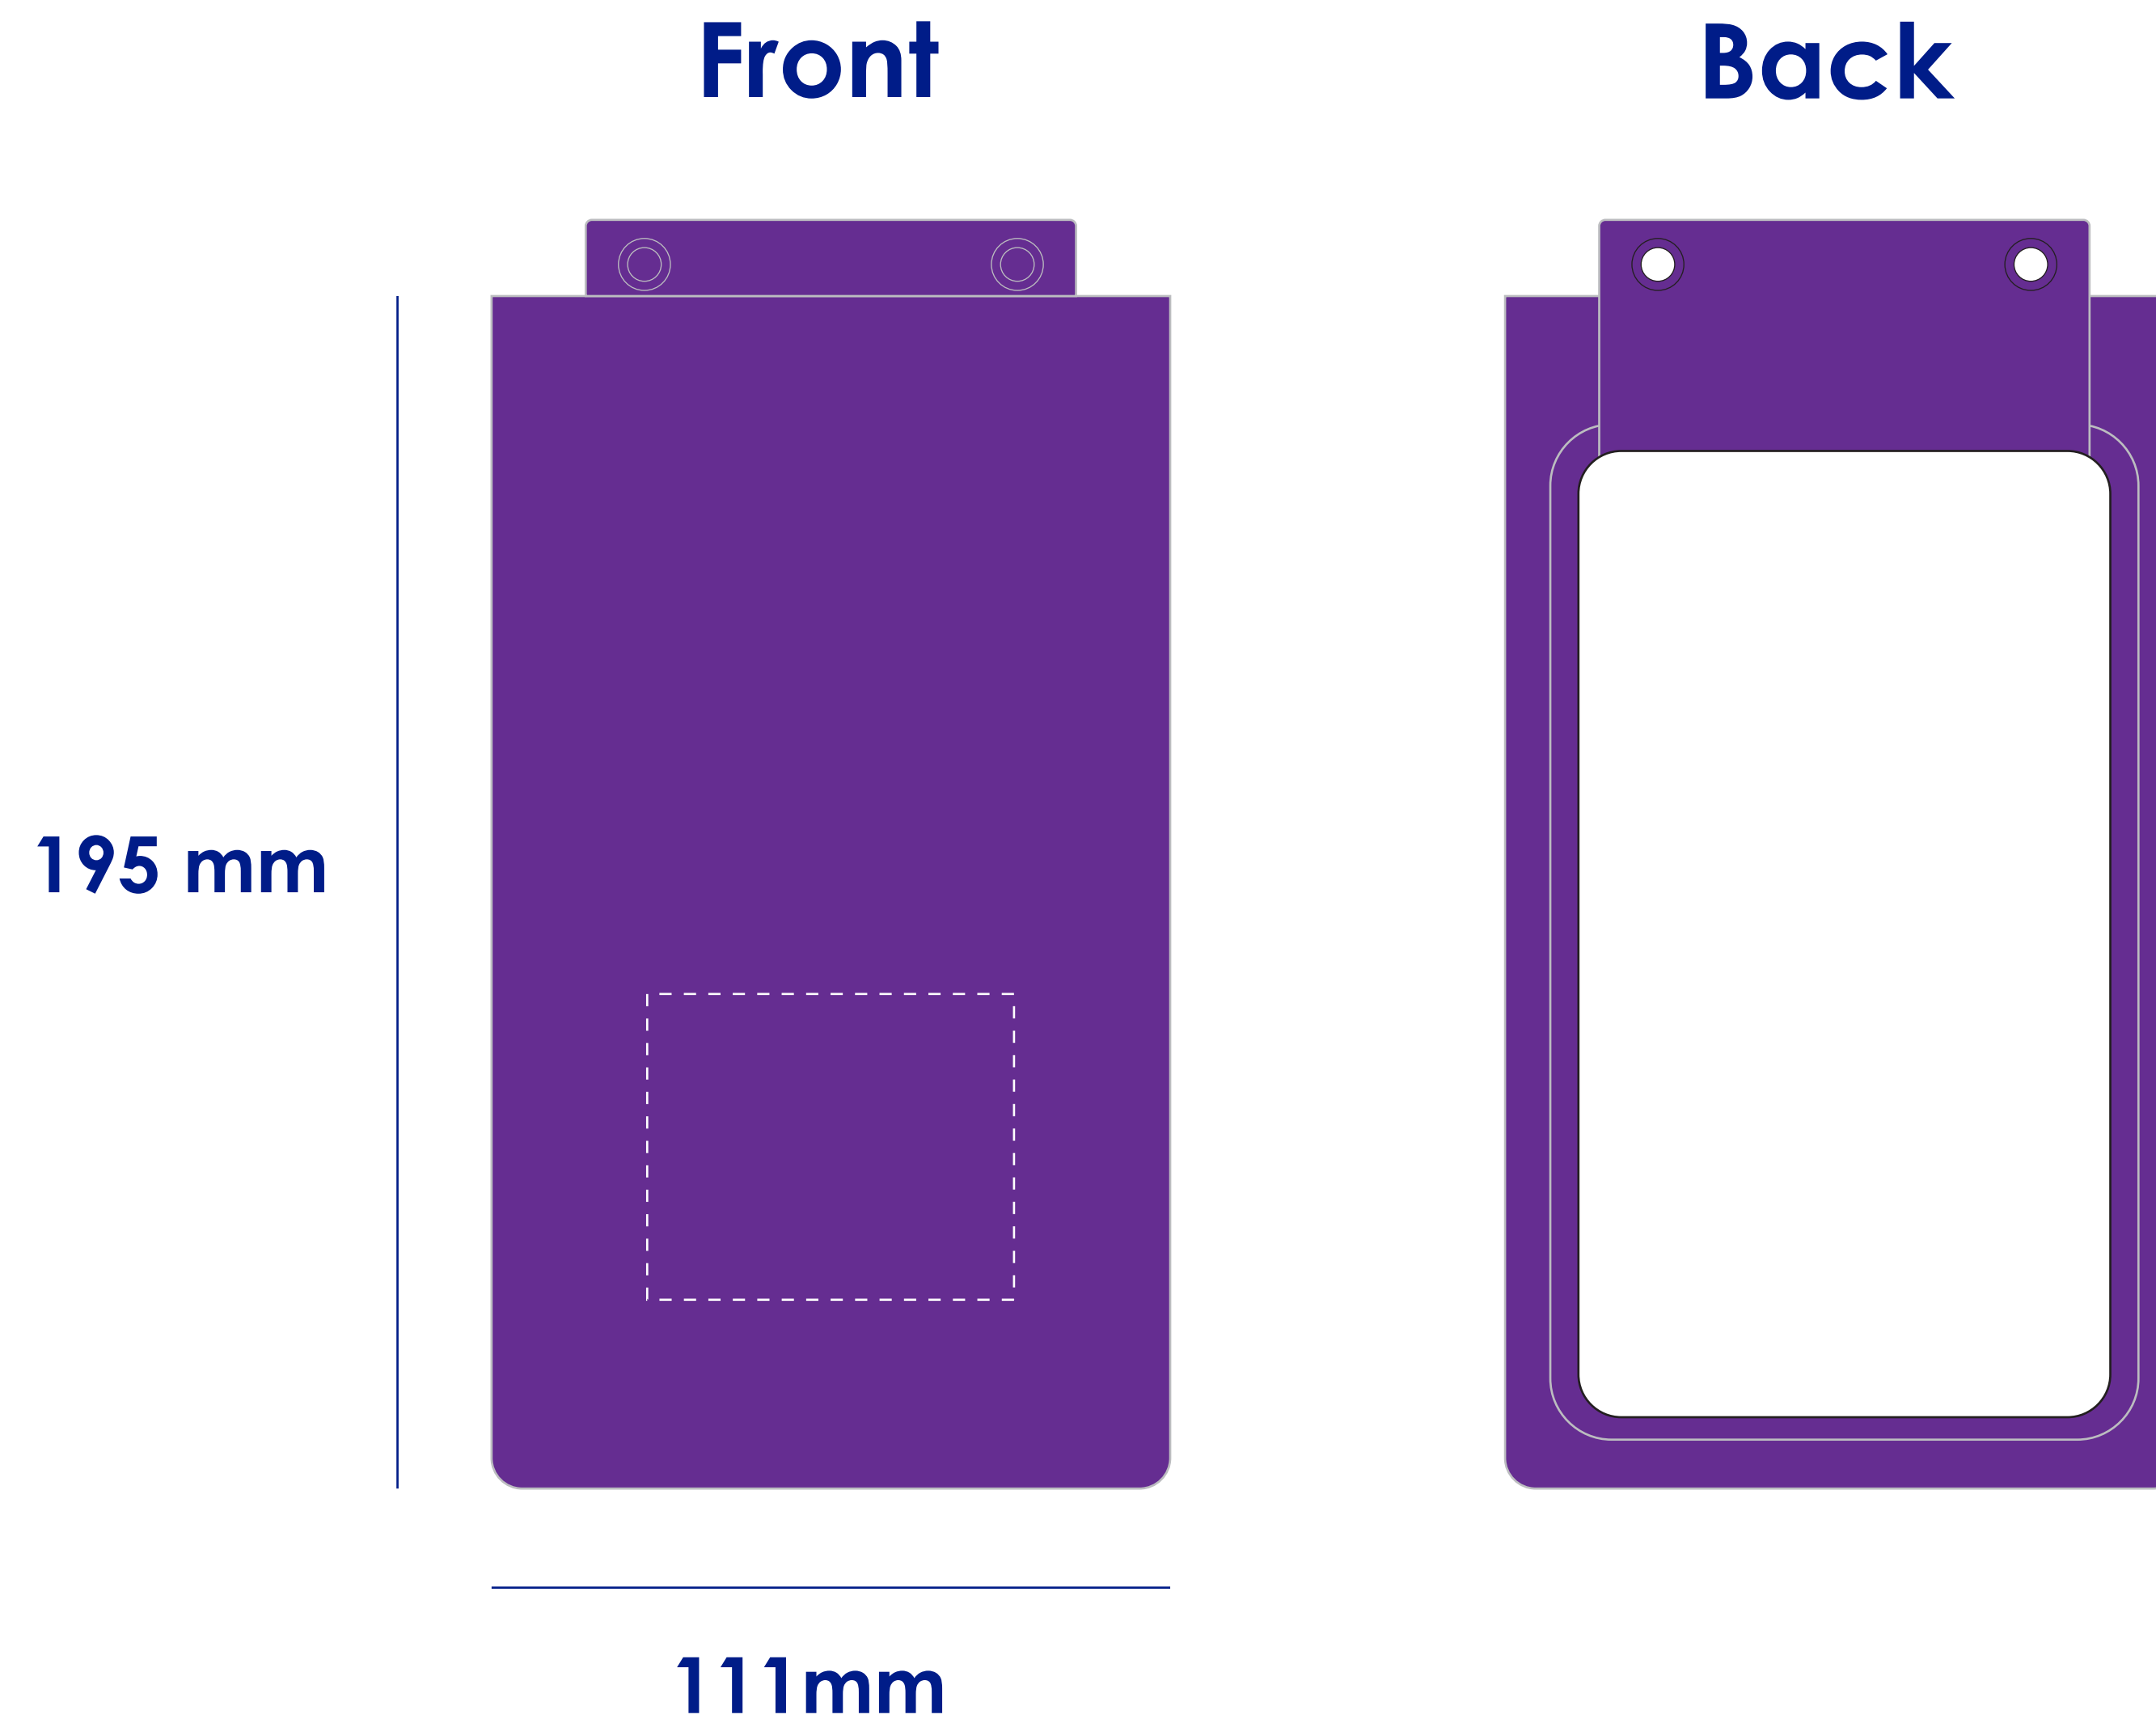

Approval Proof

Colours

-

Product Colour

Purple

Clear

Waterproof Phone Pouch
110 mm* 270 mm
Branding Method: Silk Print

Logo Size

Max 60*50 mm

Terms & Conditions

It is the clients responsibility to check the above artwork has been produced correctly by our factory to suit the manufacturing process. Whilst every effort has been made to copy the artwork provided, certain pantones have a tolerance of -10% +10% colour variation. Please note colours can vary from monitor so always check the pantone. Any correction/amendments after Moulds/Screens have been created will result in a new Mould/Screen being required and charged. By signing off acceptance you have agreed to proceed and such no errors or omissions can be accepted or highlighted once the goods have been delivered.

Please note small texts may fill and become illegible